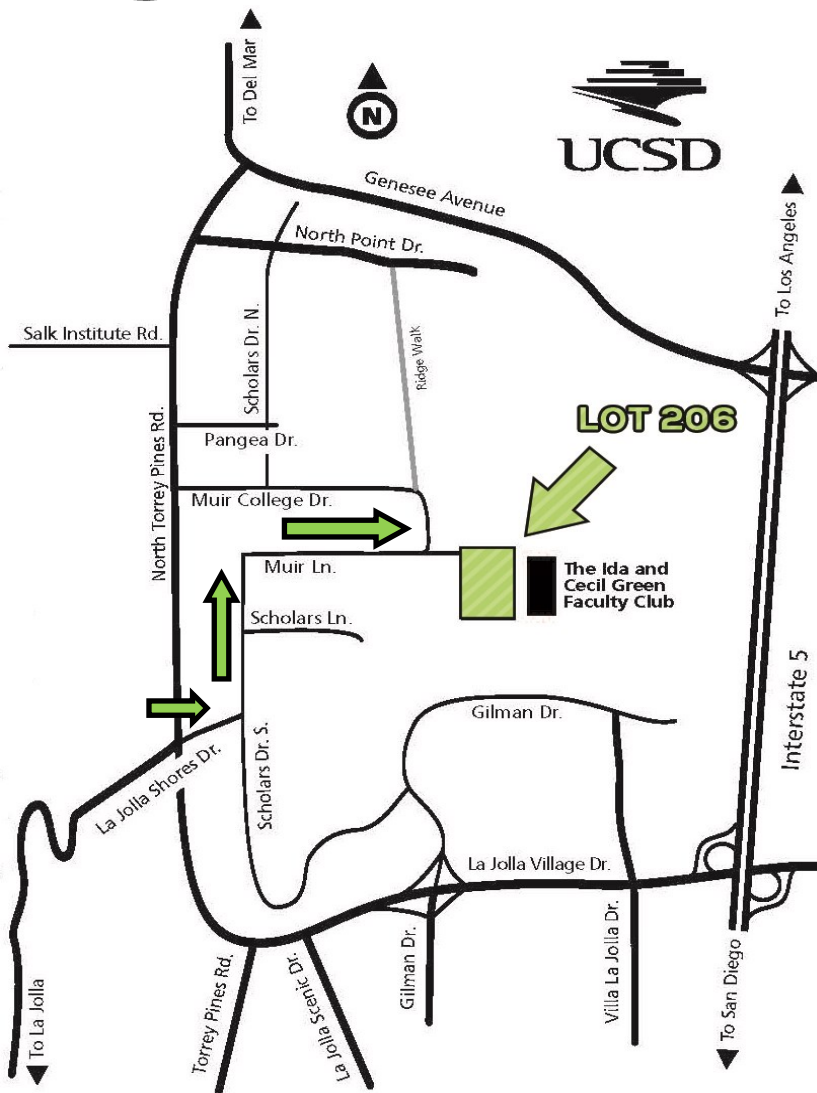

# DIRECTIONS & Parking

## Heading South on I-5

1. Exit **GENESSE AVE**, Keep Right
2. Turn Left on **NORTH TORREY PINES Rd**
3. Turn Left on **LA JOLLA SHORES DR**
4. Immediate left on **SCHOLARS DR**
5. Turns into **MUIR LANE**
6. Turn right into **PARKING LOT #P206**
7. **Faculty Club** will be on your left

## Heading North on I-5

1. Exit **LA JOLLA VILLAGE DR**, turn left at the light
2. Turns into **NORTH TORREY PINES RD**
3. Turn Right on **LA JOLLA SHORES DR**
4. Immediate left on **SCHOLARS DR**
5. Turns into **MUIR LANE**
6. Turn right into **PARKING LOT #P206**
7. **Faculty Club** will be on your left

## USING GPS NAVIGATION?

SEARCH "THE IDA AND CECIL GREEN FACULTY CLUB"